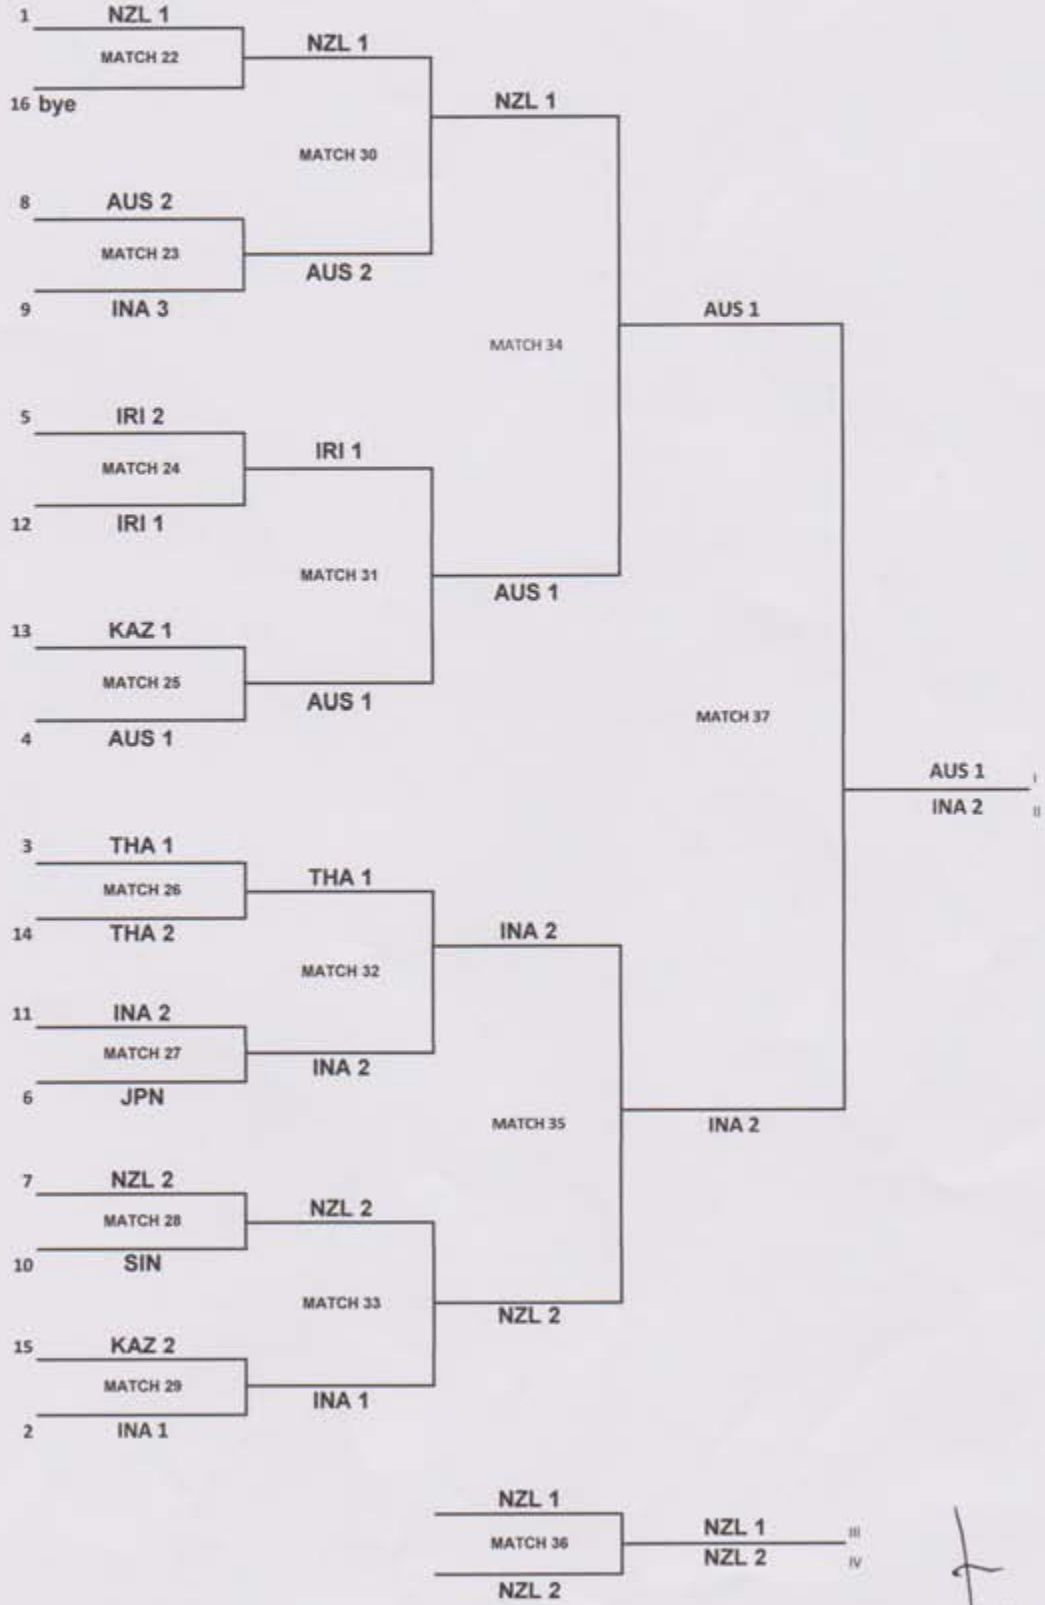

3rd SOUTH SUMATERA GOVERNOR CUP ASIA PACIFIC BEACH VOLLEYBALL TOURNAMENT 2013

MEN

POOL RANK
BEACH VOLLEYBALL PARTICIPANTS

POOL A

1	NZL 1
2	IRI 2
3	INA 2
4	

POOL B

1	INA 1
2	AUS 2
3	IRI 1
4	KAZ 1

POOL C

1	THA 1
2	JPN
3	SIN
4	KAZ 2

POOL D

1	AUS 1
2	NZL 2
3	INA 3
4	THA 2

SINGLE ELIMINATION

Handwritten signature and date: 4/2/13