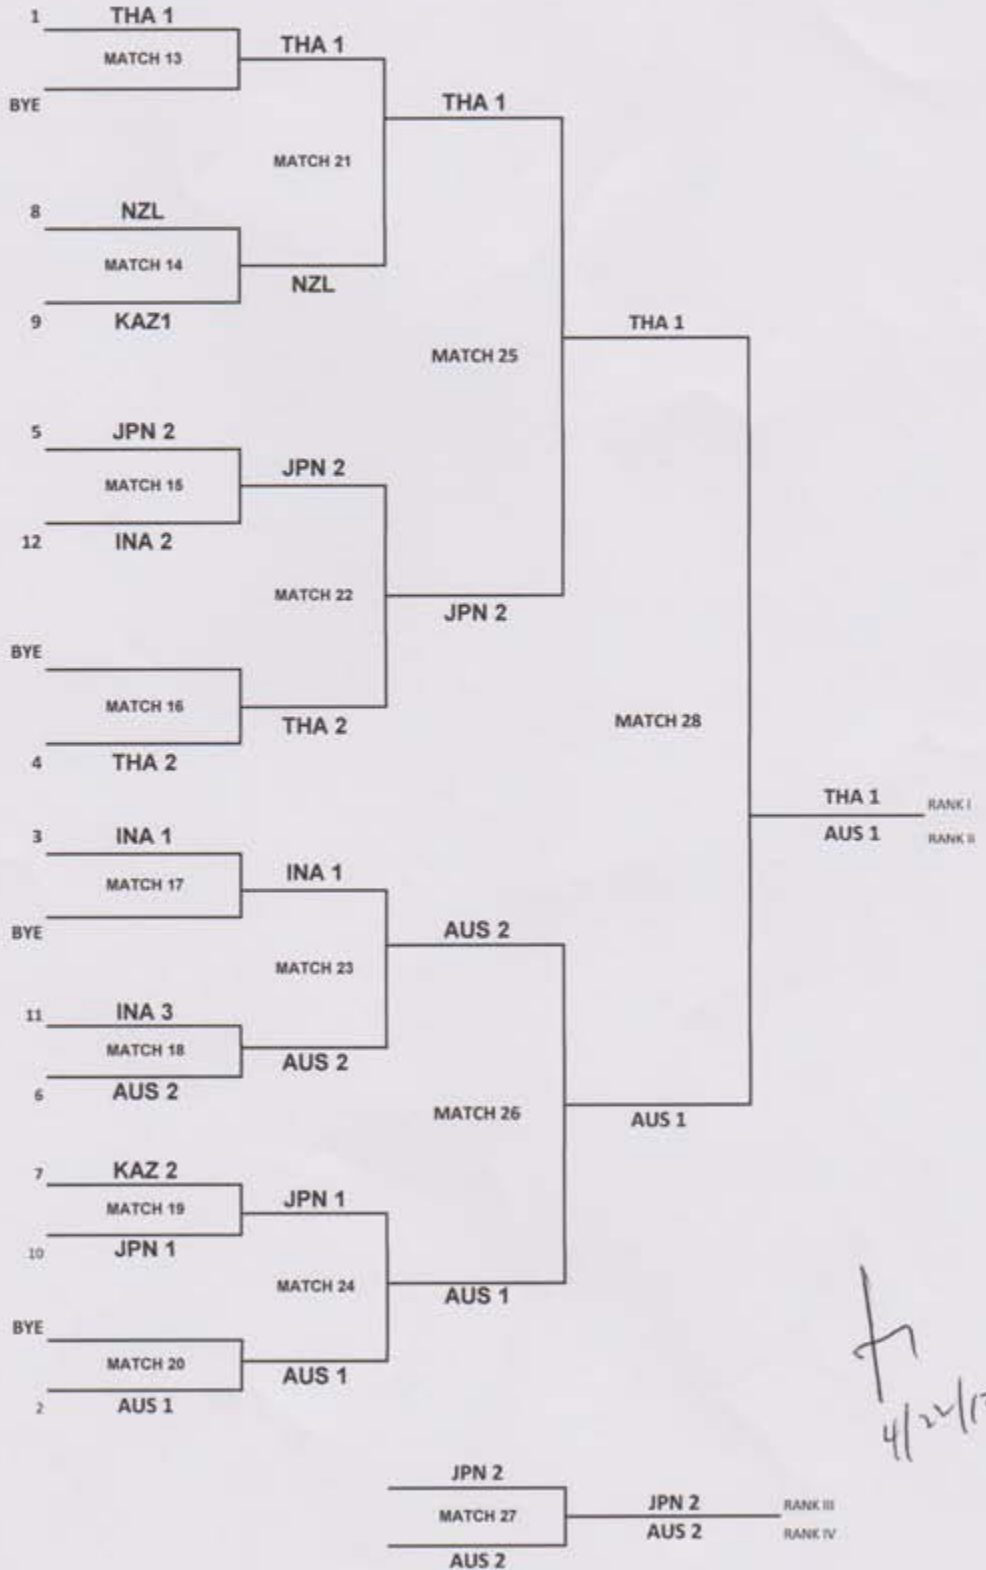

**3rd SOUTH SUMATERA GOVERNOR CUP
ASIA PACIFIC BEACH VOLLEYBALL TOURNAMENT 2013**

WOMEN

POOL RANK
BEACH VOLLEYBALL PARTICIPANTS

POOL E

1	THA 1	
2	JPN 2	
3	KAZ 1	

POOL F

1	AUS 1	
2	KAZ 2	
3	INA 3	

POOL G

1	INA 1	
2	AUS 2	
3	JPN	

POOL H

1	THA 2	
2	NZL	
3	INA 2	

SINGLE ELIMINATION

Handwritten signature and date: 4/22/12