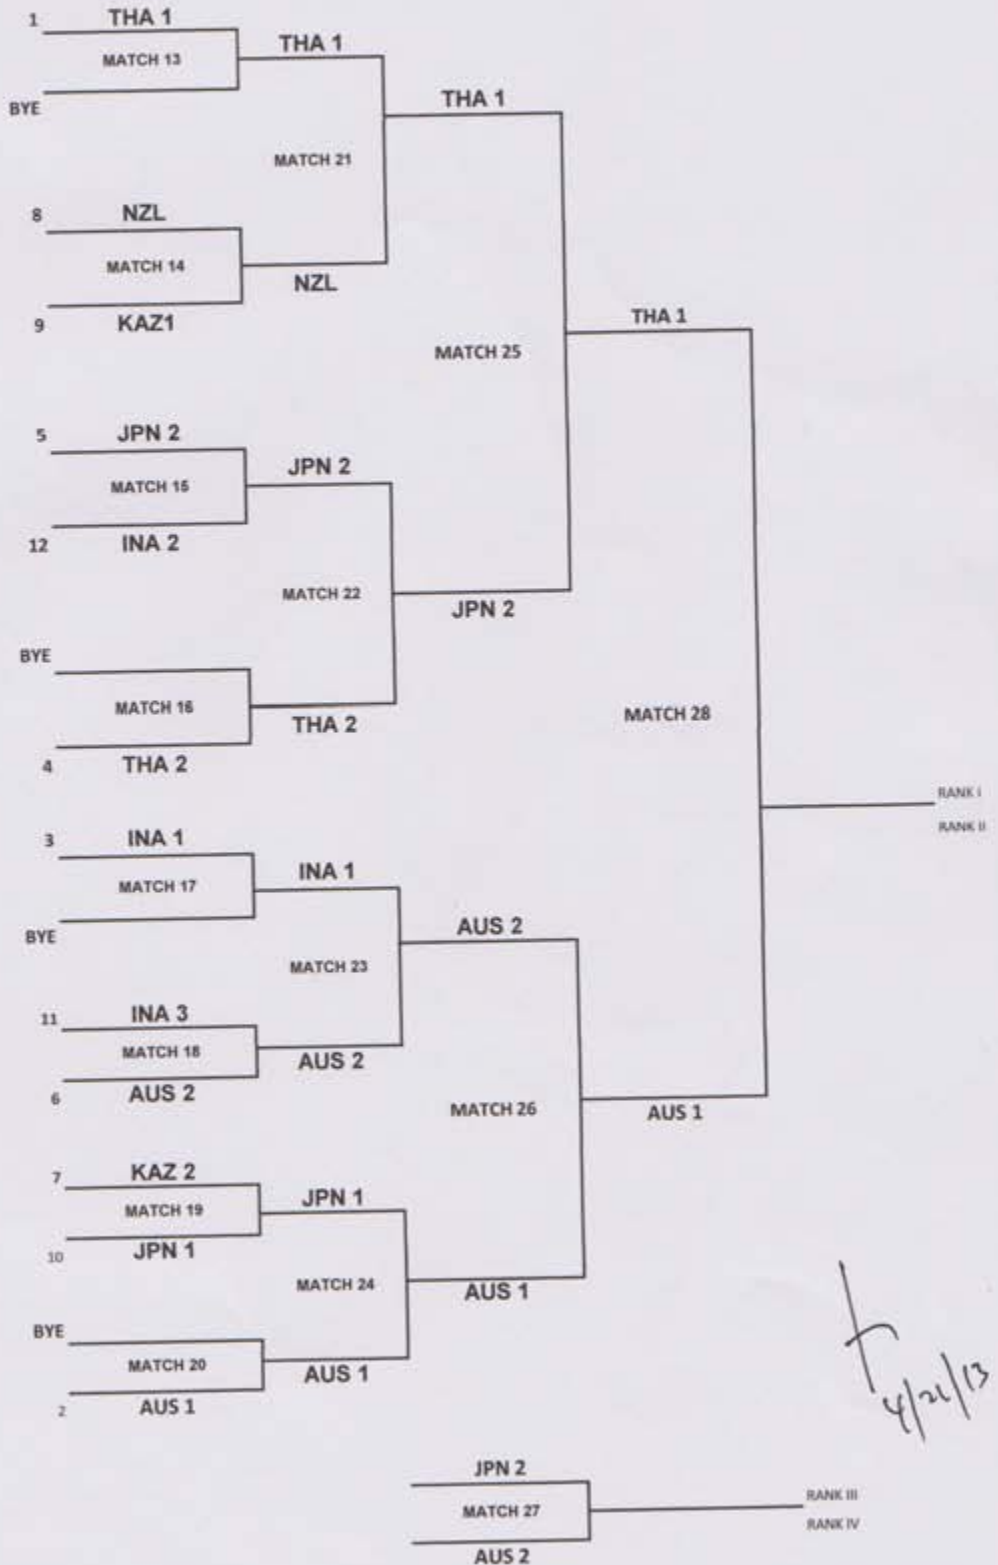

3rd SOUTH SUMATERA GOVERNOR CUP ASIA PACIFIC BEACH VOLLEYBALL TOURNAMENT 2013

WOMEN

POOL RANK
BEACH VOLLEYBALL PARTICIPANTS

POOL E

1	THA 1	
2	JPN 2	
3	KAZ 1	

POOL F

1	AUS 1	
2	KAZ 2	
3	INA 3	

POOL G

1	INA 1	
2	AUS 2	
3	JPN	

POOL H

1	THA 2	
2	NZL	
3	INA 2	

SINGLE ELIMINATION