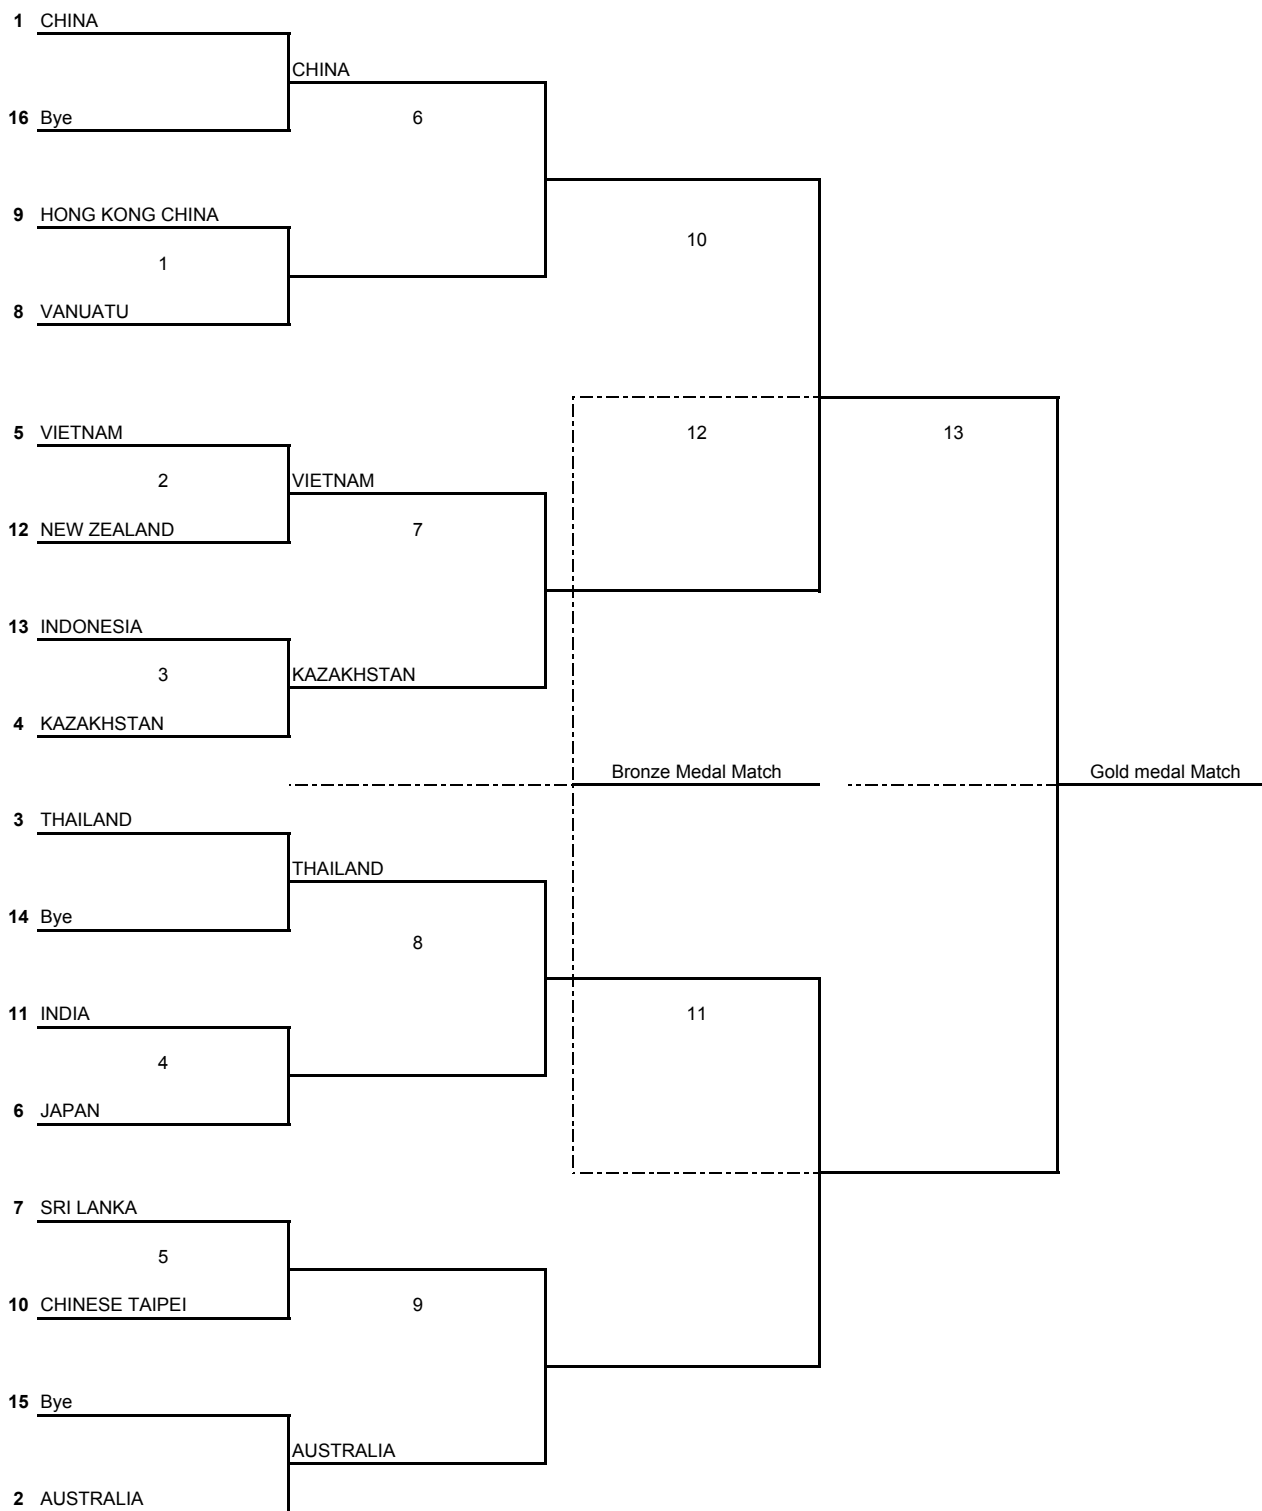

AVC CONTINENTAL CUP FINAL WOMEN'S TOURNAMENT

PRESENTED BY RONGQIAO

AVC Beach Volleyball Continental Cup Final • 20 - 24 Jun 2012

[B-3] Match Results - Main Draw Bracket

No.	Rnd.	Ct.	Date	Team A	Team B	Result	Time
1	R8-1	2	21 Jun	Tin Lai-Yuen Mei HKG	Joshua-Matauatu VAN		
2	R8-1	2	21 Jun	Tse-MK Chan HKG	Elwin-latika VAN		
3	R8-1	2	21 Jun	Tin Lai-Yuen Mei HKG	Elwin-latika VAN		
4	R8-1	2	21 Jun	Tse-MK Chan HKG	Joshua-Matauatu VAN		
5	R8-1	2	21 Jun	Draw	Draw		
6	R8-2	3	20 Jun	Phan Thi Cam-N. T. TIEP VIE	Brown-Tilley NZL	2-0 (21-16, 21-16)	0:34
7	R8-2	3	20 Jun	PHAN-HUYNH VIE	Bain-Ruru NZL	2-0 (21-14, 21-14)	0:38
8	R8-2	3	20 Jun	Phan Thi Cam-N. T. TIEP VIE	Bain-Ruru NZL	2-0 (21-18, 21-14)	0:33
9	R8-2		20 Jun	PHAN-HUYNH VIE	Brown-Tilley NZL		
10	R8-2		20 Jun	Draw	Draw		
11	R8-3	3	20 Jun	Ayu-Dhita INA	Samalikova-Bogatu KAZ	2-1 (22-20, 12-21, 15-9)	0:49
12	R8-3	3	20 Jun	Putu-Fitri INA	Mashkova-Tsimbalova KAZ	0-2 (8-21, 17-21)	0:27
13	R8-3	3	20 Jun	Ayu-Dhita INA	Mashkova-Tsimbalova KAZ	0-2 (17-21, 18-21)	0:32
14	R8-3	3	20 Jun	Putu-Fitri INA	Samalikova-Bogatu KAZ	2-1 (18-21, 21-18, 15-11)	0:51
15	R8-3	3	20 Jun	Ayu-Dhita INA	Mashkova-Tsimbalova KAZ	11-15	0:10
16	R8-4	3	21 Jun	MAHESWARI-MINIMOL IND	Tanaka-Mizoe JPN		
17	R8-4	3	21 Jun	HEMA-JEESHMA IND	Urata-Take JPN		
18	R8-4	3	21 Jun	MAHESWARI-MINIMOL IND	Urata-Take JPN		
19	R8-4	3	21 Jun	HEMA-JEESHMA IND	Tanaka-Mizoe JPN		
20	R8-4	3	21 Jun	Draw	Draw		
21	R8-5	2	21 Jun	Geethika-THAKSHILA SRI	LIU P.H. -WU S.F. TPE		
22	R8-5	2	21 Jun	NIROSHA-GNANASAGARI SRI	KOU N.H.-CHANG H.M. TPE		
23	R8-5	2	21 Jun	Geethika-THAKSHILA SRI	KOU N.H.-CHANG H.M. TPE		
24	R8-5	2	21 Jun	NIROSHA-GNANASAGARI SRI	LIU P.H. -WU S.F. TPE		
25	R8-5	2	21 Jun	Draw	Draw		
26	QF1		22 Jun	Wang Fan-Yue Y. CHN	Draw		
27	QF1		22 Jun	Zhang CH. N.-Y.Y. Ma CHN	Draw		
28	QF1		22 Jun	Wang Fan-Yue Y. CHN	Draw		
29	QF1		22 Jun	Zhang CH. N.-Y.Y. Ma CHN	Draw		
30	QF1		22 Jun	Draw	Draw		
31	QF2		22 Jun	Phan Thi Cam-N. T. TIEP VIE	Samalikova-Bogatu KAZ		
32	QF2		22 Jun	PHAN-HUYNH VIE	Mashkova-Tsimbalova KAZ		
33	QF2		22 Jun	Phan Thi Cam-N. T. TIEP VIE	Mashkova-Tsimbalova KAZ		
34	QF2		22 Jun	PHAN-HUYNH VIE	Samalikova-Bogatu KAZ		
35	QF2		22 Jun	Draw	Draw		
36	QF3		22 Jun	Sannok-Tenpaksee THA	Draw		
37	QF3		22 Jun	Radarong-Udomchavee THA	Draw		
38	QF3		22 Jun	Sannok-Tenpaksee THA	Draw		
39	QF3		22 Jun	Radarong-Udomchavee THA	Draw		
40	QF3		22 Jun	Draw	Draw		
41	QF4		22 Jun	Draw	Artacho-Clancy AUS		
42	QF4		22 Jun	Draw	Cook-Hinchley AUS		
43	QF4		22 Jun	Draw	Cook-Hinchley AUS		
44	QF4		22 Jun	Draw	Artacho-Clancy AUS		
45	QF4		22 Jun	Draw	Draw		
46	SF1		23 Jun	Draw	Draw		
47	SF1		23 Jun	Draw	Draw		
48	SF1		23 Jun	Draw	Draw		
49	SF1		23 Jun	Draw	Draw		
50	SF1		23 Jun	Draw	Draw		
51	SF2		23 Jun	Draw	Draw		
52	SF2		23 Jun	Draw	Draw		
53	SF2		23 Jun	Draw	Draw		
54	SF2		23 Jun	Draw	Draw		
55	SF2		23 Jun	Draw	Draw		
56	F3		24 Jun	Draw	Draw		
57	F3		24 Jun	Draw	Draw		
58	F3		24 Jun	Draw	Draw		
59	F3		24 Jun	Draw	Draw		
60	F3		24 Jun	Draw	Draw		
61	F1		24 Jun	Draw	Draw		
62	F1		24 Jun	Draw	Draw		
63	F1		24 Jun	Draw	Draw		
64	F1		24 Jun	Draw	Draw		
65	F1		24 Jun	Draw	Draw		

AVC CONTINENTAL CUP FINAL WOMEN'S TOURNAMENT
PRESENTED BY RONGQIAO
Drawing Lots