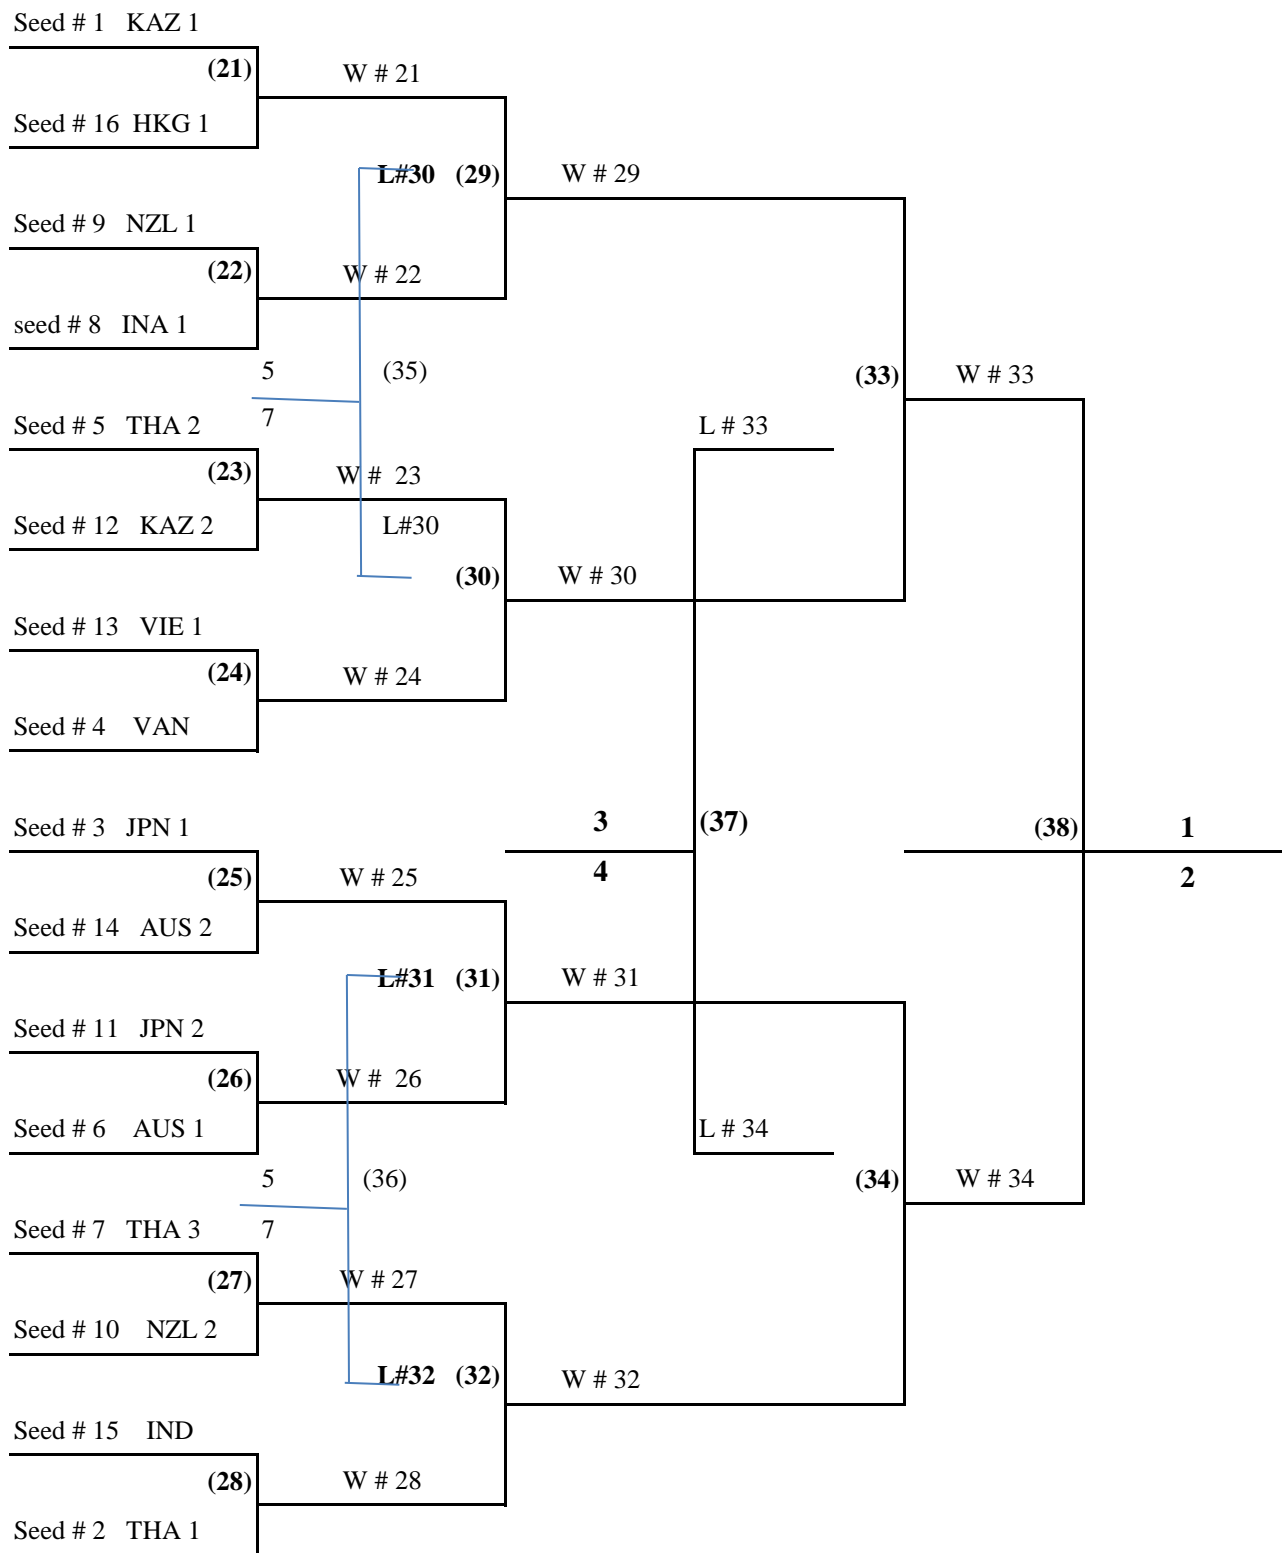

THE 15th SAMILA-CHANG ASIAN BEACH TOUR–SAMILA OPEN

SAMILA , SONGKHLA, THAILAND / April 14-16, 2014

Women's Team

THE 15th SAMILA-CHANG ASIAN BEACH TOUR–SAMILA OPEN

SAMILA , SONGKHLA, THAILAND / April 14-16, 2014

Men's Team

MATCH	Round	Pool	Date	Court	Team "A"		VS	Team "B"		SCORE	DURATION
1	PRE	A	14 April 14	3	KAZ 1	Dyachenko / Sidorenko	VS	SRI 2	Sandun / Supun Dileka	2:0(21:14,21:15)	32
2	PRE	A	14 April 14	1	QAT 1	Santos Tiago / Pereira	VS	THA 2	Yungtin / Sukarayotin	2:0(21:15,21:13)	39
3	PRE	B	14 April 14	5	CHN 1	Wu Jiaxin / Li Jian	VS	HKG 2	Yu Sui Kwan / Wong Chun On	2:0(21:14,21:10)	30
4	PRE	B	14 April 14	6	MAS 1	Mohd Aizzat/Raja Nazmi	VS	OMA 2	Al Shereiqi / Al Housni	0:2(14:21,13:21)	33
5	PRE	C	14 April 14	2	INA 2	Ashfiya / Rendy Licardo	VS	THA 3	Surin J. / Banlue N.	2:0(21:13,21:14)	35
6	PRE	C	14 April 14	4	VIE 1	Nguyen T.Q/Nguyen T.V.	VS	SRI1	Jude Mahesh / Wasantha	2:0(21:18,21:15)	39
7	PRE	D	14 April 14	3	JPN 1	Yuya / Yoshiumi	VS	PHI	Ybanez / Becaldo	2:0(21:14,21:15)	30
8	PRE	D	14 April 14	2	IRI 1	R. Raoufi/B. Salemi	VS	IND 1	Naresh / Krishnam raju	2:0(21:16,21:18)	39
9	PRE	E	14 April 14	1	THA 1	Sangkachot / Sukto	VS	OMA 1	Al Subhi / Al Balushi	2:0(21:12,21:16)	37
10	PRE	E	14 April 14	6	AUS 2	Court / Schumann	VS	HKG 1	Chui /Yeung	2:0(21:17,21:18)	33
11	PRE	F	14 April 14	4	JPN 2	Shinya / Yasuo	VS	QAT 2	Khallouf / Thamer	0:2(15:21,16:21)	35
12	PRE	F	14 April 14	5	KAZ 2	Vladislav/Sergey	VS	MAS 2	Rafi / Mohd Razif	2:1(16:21,21:6,15:10)	45
13	PRE	G	14 April 14	3	NZL 1	Ben O'dea / Hartles	VS	VIE 2	Nguyen N. Q/Nguyen T.D	2:0(21:13,21:8)	23
14	PRE	G	14 April 14	4	CHN 2	Yang Cong / Bao Jian	VS	SIN	Zhuo / Tan	0:2(20:22,14:21)	34
15	PRE	H	14 April 14	5	INA 1	Koko / Ade Candra	VS	IND 2	Dhamodharan / Sivabalan	2:0(21:19,21:11)	32
16	PRE	H	14 April 14	6	NZL 2	Samuel O'dea /Watson	VS	IRI 2	P. Farrokhi / A. Salagh	1:2(22:24,23:21,10:15)	59
17	PRE	A	14 April 14	2	SRI 2	Sandun / Supun Dileka	VS	THA 2	Yungtin / Sukarayotin	0:2(15:21,18:21)	33
18	PRE	A	14 April 14	3	KAZ 1	Dyachenko / Sidorenko	VS	QAT 1	Santos Tiago / Pereira	2:0(21:13,21:16)	36
19	PRE	B	14 April 14	5	OMA 2	Al Shereiqi / Al Housni	VS	HKG 2	Yu Sui Kwan / Wong Chun On	2:0(21:9,21:4)	27
20	PRE	B	14 April 14	6	CHN 1	Wu Jiaxin / Li Jian	VS	MAS 1	Mohd Aizzat/Raja Nazmi	2:0(21:16,21:10)	32
21	PRE	C	14 April 14	1	THA 3	Surin J. / Banlue N.	VS	VIE 1	Nguyen T.Q/Nguyen T.V.	0:2(18:21,13:21)	37
22	PRE	C	14 April 14	4	AUS 1	Boehm / Durant	VS	INA 2	Ashfiya / Rendy Licardo	2:1(21:14,21:12,:)	33
23	PRE	D	14 April 14	4	PHI	Ybanez / Becaldo	VS	IND 1	Naresh / Krishnam raju	2:0(21:16,21:19)	35
24	PRE	D	14 April 14	5	JPN 1	Yuya / Yoshiumi	VS	IRI 1	R. Raoufi/B. Salemi	1:2(17:21,21:19,9:15)	55
25	PRE	E	14 April 14	6	OMA 1	Al Subhi / Al Balushi	VS	HKG 1	Chui /Yeung	2:0(21:15,21:17)	35