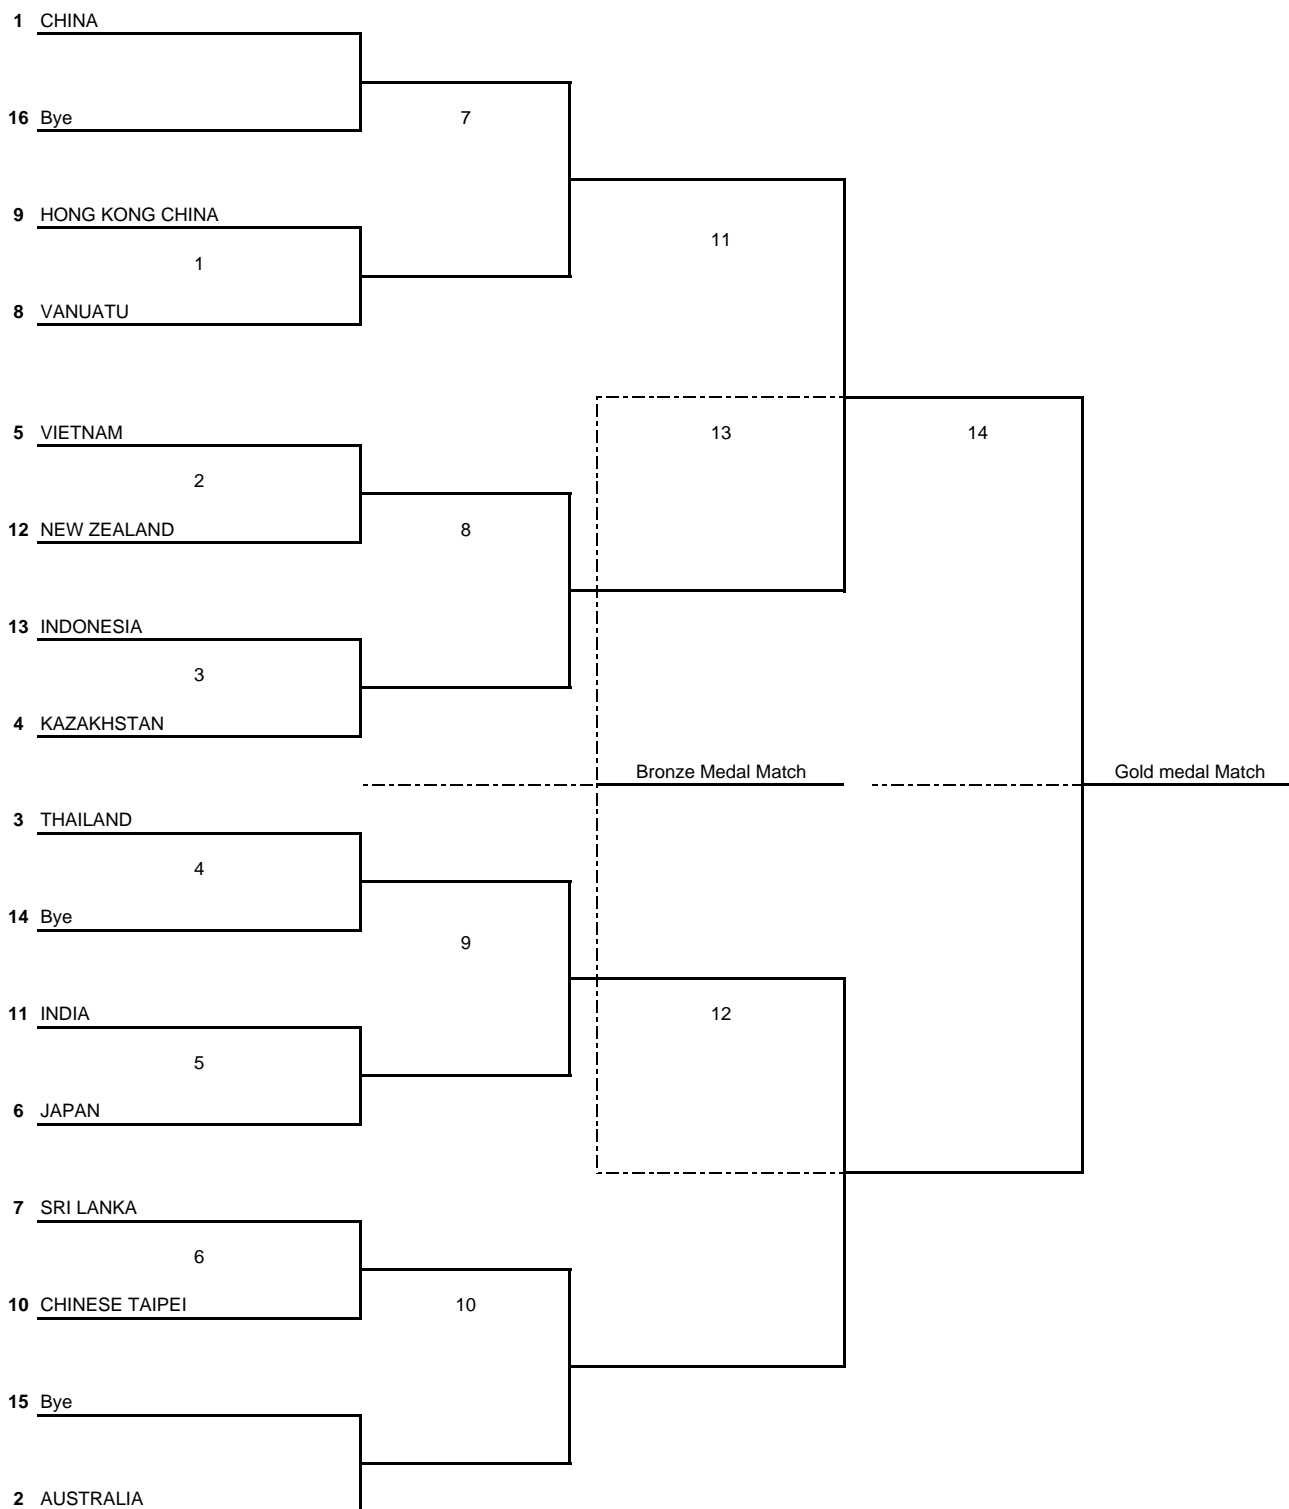

B-2 Match Schedule - Main Draw Bracket

No.	Rnd.	Br.	Date	Team A	Team B	Referees	Court	Time
1	R8-1	R8	21 Jun	Tin Lai-Yuen Mei HKG	Joshua-Matautu VAN			
2	R8-1	R8	21 Jun	Tse-MK Chan HKG	Elwin-Iatika VAN			
3	R8-1	R8	21 Jun	Tin Lai-Yuen Mei HKG	Elwin-Iatika VAN			
4	R8-1	R8	21 Jun	Tse-MK Chan HKG	Joshua-Matautu VAN			
5	R8-1	R8	21 Jun	Draw	Draw			
6	R8-2	R8	20 Jun	Phan Thi Cam-N. T. TIEP VIE	Brown-Tilley NZL		3	09:30
7	R8-2	R8	20 Jun	PHAN-HUYNH VIE	Bain-Ruru NZL		3	10:15
8	R8-2	R8	20 Jun	Phan Thi Cam-N. T. TIEP VIE	Bain-Ruru NZL		3	10:30
9	R8-2	R8	20 Jun	PHAN-HUYNH VIE	Brown-Tilley NZL		3	
10	R8-2	R8	20 Jun	Draw	Draw		3	
11	R8-3	R8	20 Jun	Ayu-Dhita INA	Samalikova-Bogatov KAZ		3	11:00
12	R8-3	R8	20 Jun	Putu-Fitri INA	Mashkova-Tsimbalova KAZ		3	11:45
13	R8-3	R8	20 Jun	Ayu-Dhita INA	Mashkova-Tsimbalova KAZ		3	14:30
14	R8-3	R8	20 Jun	Putu-Fitri INA	Samalikova-Bogatov KAZ		3	
15	R8-3	R8	20 Jun	Draw	Draw		C	
16	R8-4	R8	21 Jun	MAHESWARI-MINIMOL IND	Tanaka-Mizoe JPN			
17	R8-4	R8	21 Jun	HEMA-JEESHMA IND	Urata-Take JPN			
18	R8-4	R8	21 Jun	MAHESWARI-MINIMOL IND	Urata-Take JPN			
19	R8-4	R8	21 Jun	HEMA-JEESHMA IND	Tanaka-Mizoe JPN			
20	R8-4	R8	21 Jun	Draw	Draw			
21	R8-5	R8	21 Jun	Geethika-THAKSHILA SRI	LIU P.H. -WU S.F. TPE			
22	R8-5	R8	21 Jun	NIROSHA-GNANASAGARI SRI	KOU N.H. -CHANG H.M. TPE			
23	R8-5	R8	21 Jun	Geethika-THAKSHILA SRI	KOU N.H. -CHANG H.M. TPE			
24	R8-5	R8	21 Jun	NIROSHA-GNANASAGARI SRI	LIU P.H. -WU S.F. TPE			
25	R8-5	R8	21 Jun	Draw	Draw			
26	QF1	QF	22 Jun	Draw	Draw			
27	QF1	QF	22 Jun	Draw	Draw			
28	QF1	QF	22 Jun	Draw	Draw			
29	QF1	QF	22 Jun	Draw	Draw			
30	QF1	QF	22 Jun	Draw	Draw			
31	QF2	QF	22 Jun	Draw	Draw			
32	QF2	QF	22 Jun	Draw	Draw			
33	QF2	QF	22 Jun	Draw	Draw			
34	QF2	QF	22 Jun	Draw	Draw			
35	QF2	QF	22 Jun	Draw	Draw			
36	QF3	QF	22 Jun	Draw	Draw			
37	QF3	QF	22 Jun	Draw	Draw			
38	QF3	QF	22 Jun	Draw	Draw			
39	QF3	QF	22 Jun	Draw	Draw			
40	QF3	QF	22 Jun	Draw	Draw			
41	QF4	QF	22 Jun	Draw	Draw			
42	QF4	QF	22 Jun	Draw	Draw			
43	QF4	QF	22 Jun	Draw	Draw			
44	QF4	QF	22 Jun	Draw	Draw			
45	QF4	QF	22 Jun	Draw	Draw			
46	SF1	SF	23 Jun	Draw	Draw			
47	SF1	SF	23 Jun	Draw	Draw			
48	SF1	SF	23 Jun	Draw	Draw			
49	SF1	SF	23 Jun	Draw	Draw			
50	SF1	SF	23 Jun	Draw	Draw			
51	SF2	SF	23 Jun	Draw	Draw			
52	SF2	SF	23 Jun	Draw	Draw			
53	SF2	SF	23 Jun	Draw	Draw			
54	SF2	SF	23 Jun	Draw	Draw			
55	SF2	SF	23 Jun	Draw	Draw			
56	F3	F	24 Jun	Draw	Draw			
57	F3	F	24 Jun	Draw	Draw			
58	F3	F	24 Jun	Draw	Draw			
59	F3	F	24 Jun	Draw	Draw			

AVC CONTINENTAL CUP FINAL WOMEN'S TOURNAMENT
PRESENTED BY RONGQIAO
Drawing Lots