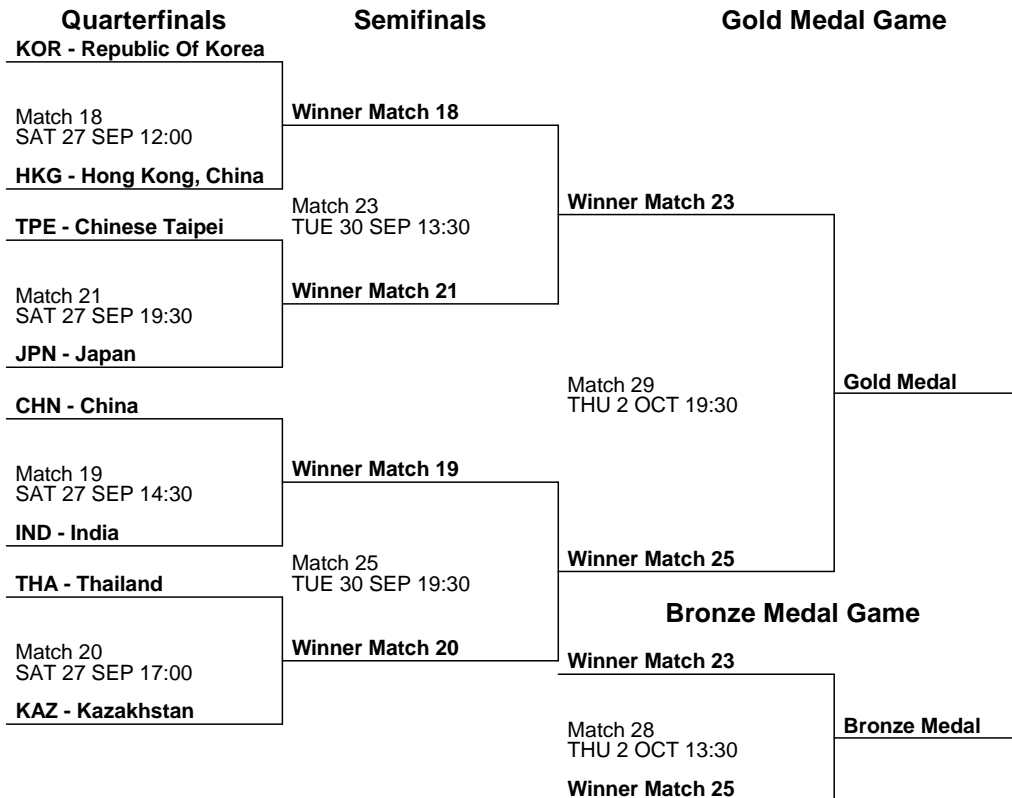

Results Table - Final Round

결과표 - 최종 라운드

As of FRI 26 SEP 2014 at 17:05

P4

Match	Phase	Date	Teams	Sets	Points per Set					Total Points	Match Duration	Spectators
					1	2	3	4	5			
17	Quarter-final Qualification	26 SEP	IND vs MDV	3 - 0	25 - 12	25 - 7	25 - 11			75 - 30	1h 00m	280
18	Quarterfinals	27 SEP	KOR vs HKG									
19	Quarterfinals	27 SEP	CHN vs IND									
20	Quarterfinals	27 SEP	THA vs KAZ									
21	Quarterfinals	27 SEP	TPE vs JPN									
22	Semifinal 5th-8th	30 SEP										
23	Semifinal 1st-4th	30 SEP										
24	Semifinal 5th-8th	30 SEP										
25	Semifinal 1st-4th	30 SEP										
28	Bronze Medal Match	2 OCT										
26	Classification 7-8	2 OCT										
27	Classification 5-6	2 OCT										
29	Gold Medal Match	2 OCT										

Statistics of	Average match duration	Average spectators	Total spectators
Preliminary Round	1h 12m	1.116	17.856
Final Round	1h 00m	280	280
Tournament	1h 11m	1.067	18.136